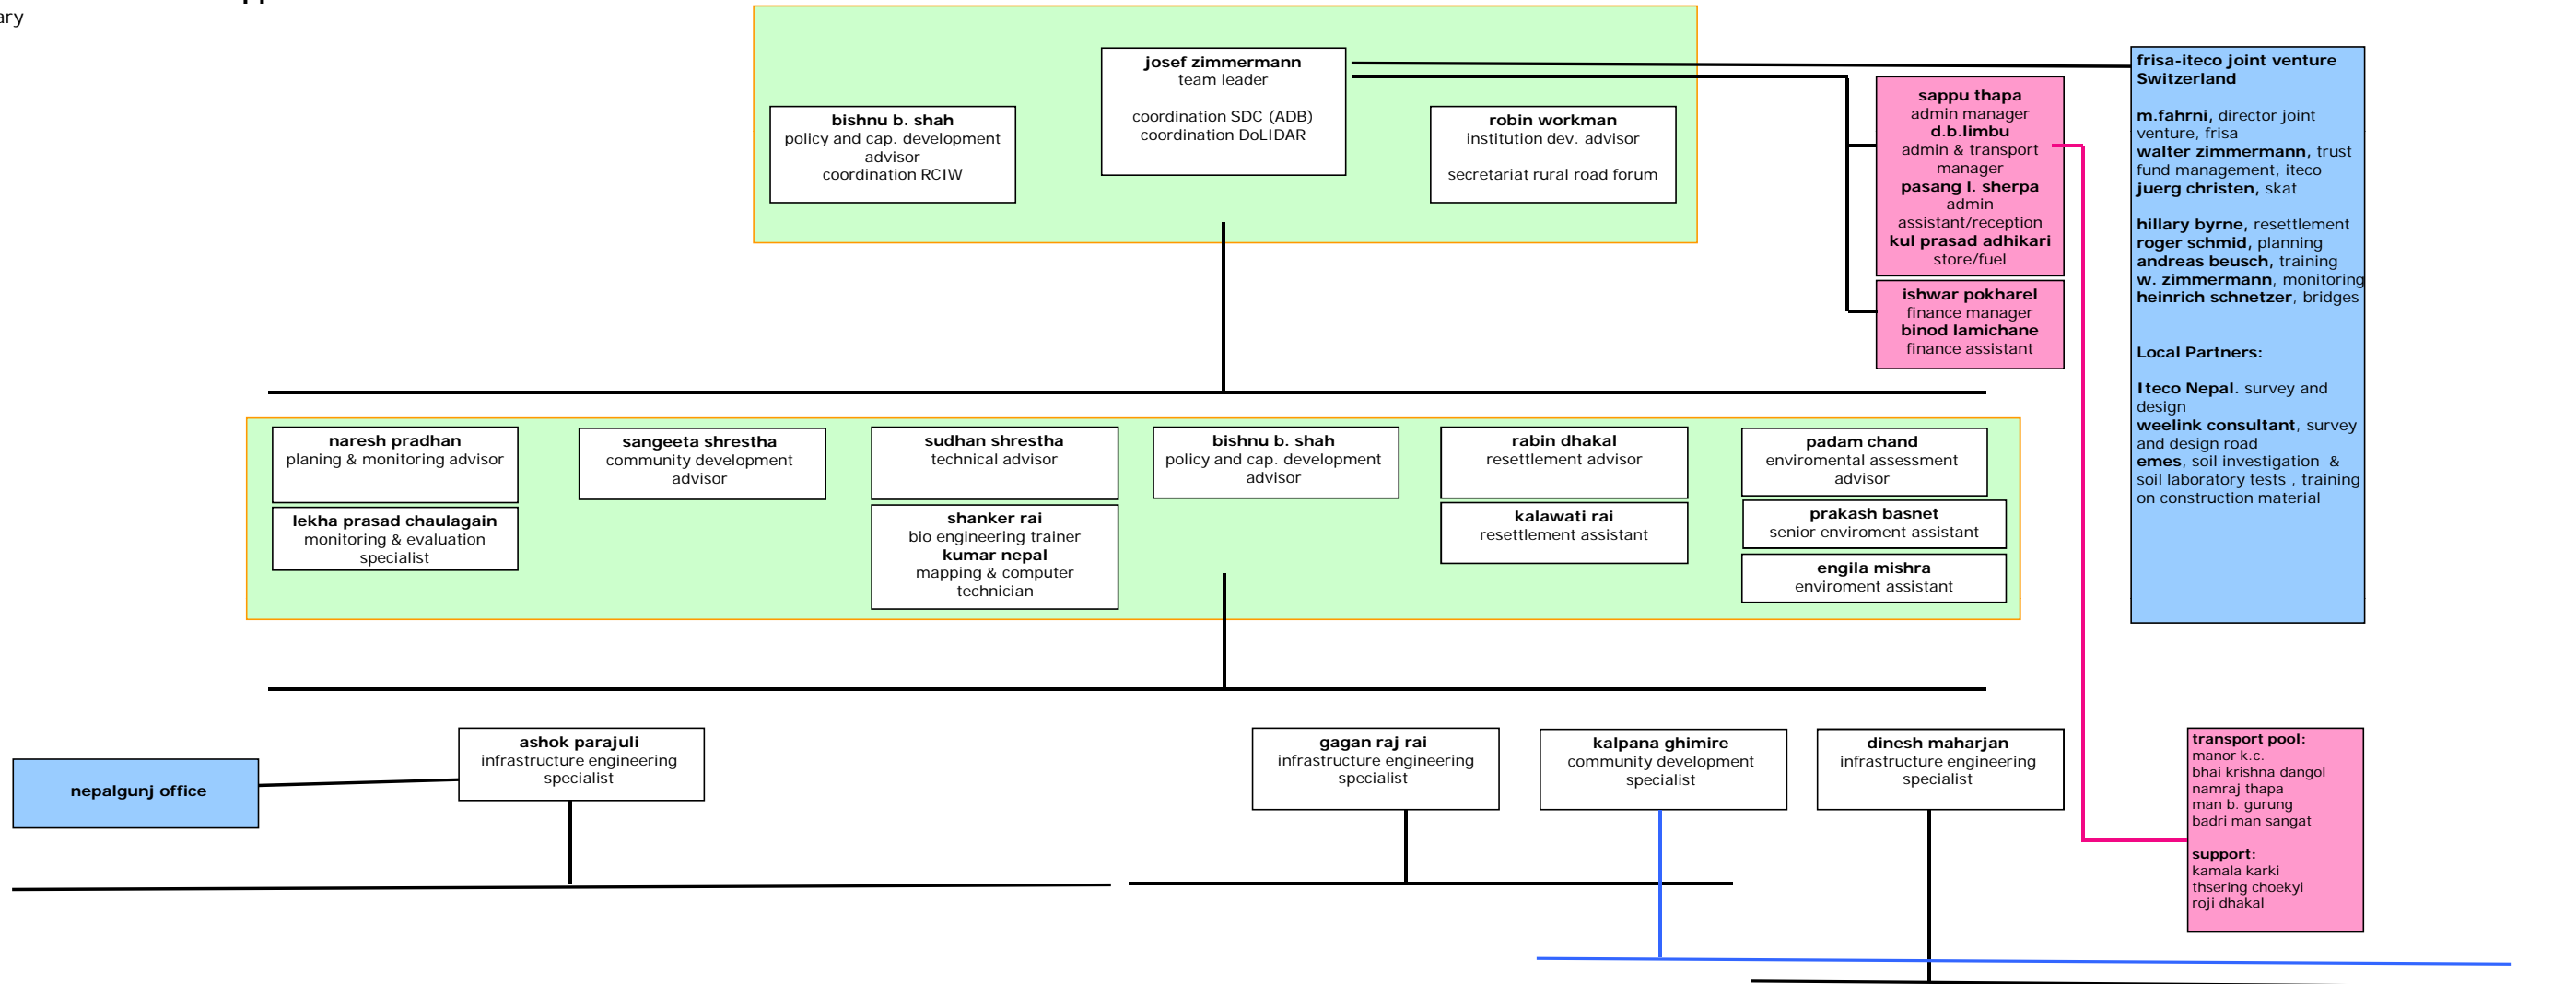

Organogramme
Center Imlementation Support Consultant
 2009 January

Darchula	Baitadi	Bajhang	Bajura	Jajarkot	Humla	Dolpa	Mugu	Kalikot	Jumla	Lamjung	Ghorka	Baglung	Myagdi	Okaldungha	Solokhumbu	Kavre	Sindupalchwo	Ramechhap	Dotakha	Sindhuli	Khotang	Taplejung
	bijendra pasachhe	krishna s. dhungana	surendra r. bista	dwarkia phuyal	uday narayan	gyan lal chaudhary	ram chandra chaudhary	a. n. sharma	harendra b. rana	kali das neupane	ranjan shrestha	rakesh k. jha	rabindra tandukar	kapil dev thakur	dependra adhikari	rajendra bhandari	shekhar k shrestha	manoj b. khadka	chitra b thapa	suvash raj giri		binod khalal
BDA/GOEC Community Rural Dev't Society	akhilesh karna (sub-engg) hirendra shah (sub-engg) hira chaudhary bhawani chaudhary nila bom (smc) + 2 (sm) - ngo	govinda bhatta keshav timalsina (sub-engg) b b singh (smc) + 2 (sm) - ngo	man bahadur magar (engg) mani narayan (sub-engg) dhruba thapa (sub-engg) dirgha r. padhya (smc)+2 sm-ngo	IDRS Pahadi Chhetra Bikash Abhiyan (PCBA)	Environment & Resource Management Consultant Neighbor Nepal Partnership Programme	BDA, GOEC and GIDA Dolpa Sarbangina Bikash Samaj (DSBS)	BDA, GOEC and GIDA Rural Community Development Centre (RCDC)	IDRS/ERM/National consultant Human Right and Environment Development centre (HREDEC)	ERM Rural Development Group Programme (RDGP)	SILT/ERM/RAEC Self-Reliant Society Service Center (SERSCO)	Multi/ ERM/ Premium Consultant	nar jung (sub-engg) paras shrestha (sub-engg) bibekanda jha (sub-engg) m p upadhaya (smc)+2(sm)-ngo	arjun thapa (sub-engg) manoj shrestha (sub-engg) dinesh ghimire (sub-engg) d k pun magar (smc) + 2 sm - n	kamal regmi (engg) dilli s. rai (sub-engg) vacant (sub-engg) b rajbhandari (smc) + 2 sm	sundar malla rudra p kaire (sub-engg) s shrestha (smc) + 2 sm	janak shrestha (sub-engg) ramesh adhikari (smo)	sanjala bajrariya (engg) dhairma n shrestha (smo) upendra shrestha (sub-engg)	keshu Shrestha (engg) mana k basnyet (smo) shashi k yadav (sub-engg) brahma dev yadav (sub-engg) b k shrestha (smc) + e sm	bal krishna (sub-engg) sharada kaliwada (smo) dor b shrestha (sub-engg)	kamal regmi(engg) arun k. singh (sub-engg) geeta limbu (smo)		IDRS/National Environment Conservation and Development Forum (ECDF)
5523227	095-520242 9741094361 drilp	019-421033 9741094359 drilp	097-540317 9741094360 drilp	4109165	4483064	4440364	4440364	4109165	4483064	4470866	5525076	9741094362 drilp	9741094363 drilp	9741094352 drsp drilp	9741094354 drilp	011-490246 drsp rciw	011-620351 drsp rciw	9741094364 drsp rciw	049-421705 drsp rciw	047-520142 drsp rrrsdp		4109165